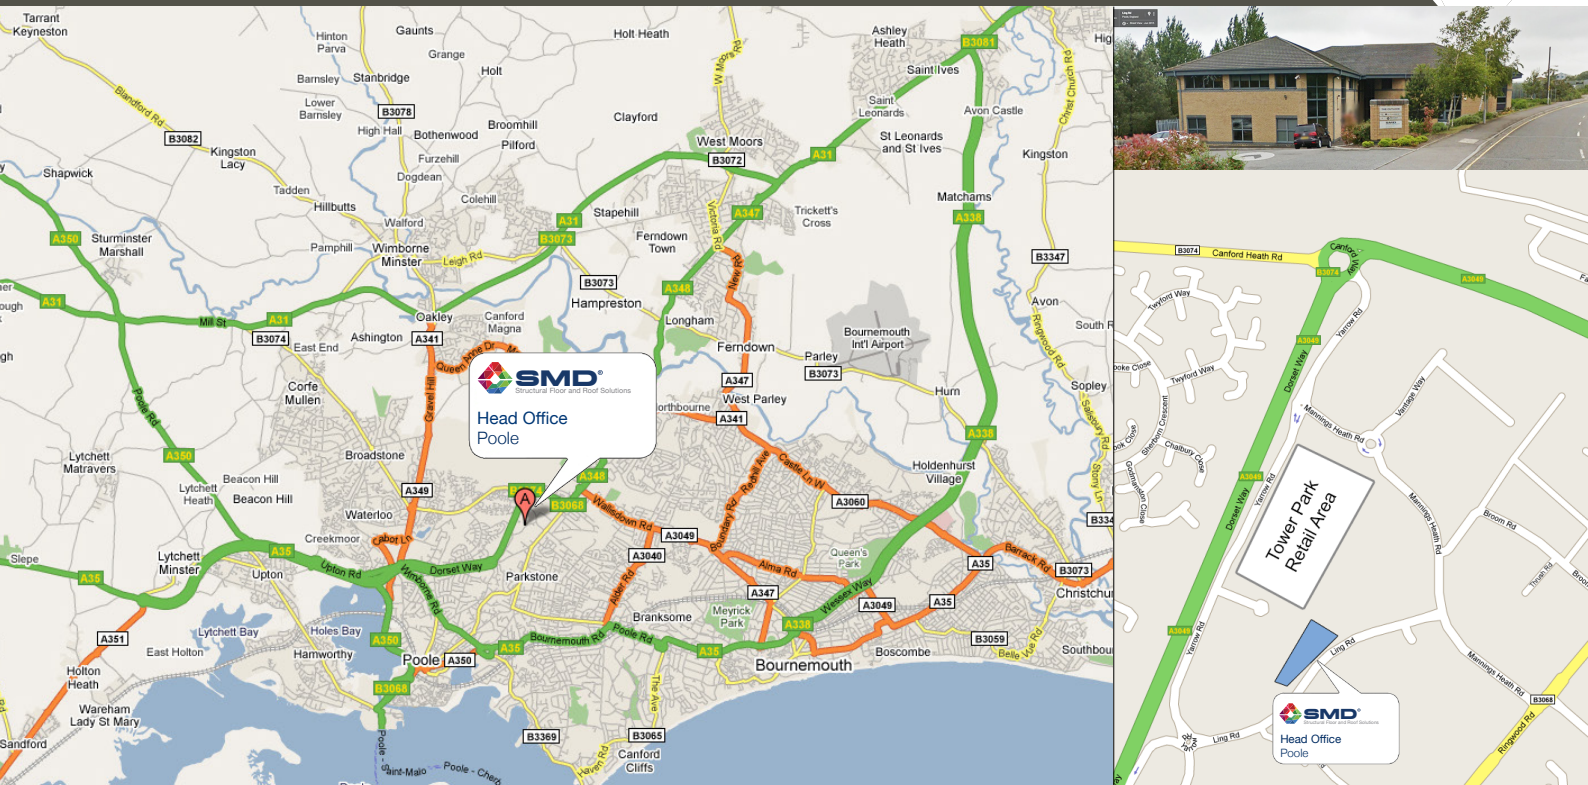

## Office Location Map Head Office, Poole

### Address

SMD's UK Head Office is located on the South Coast of England approximately 30 miles from Southampton.

**Address** The Outlook, Ling Road, Tower Park, Poole, Dorset. BH12 4PY

**Tel** +44 (0) 1202 718 898

### Directions

**By Road** (from London):-

M3 Follow signs for Southampton (Southbound)

M3 Leave the M3 at Junction 13, then join the M27 motorway signposted M27 West, Bournemouth

M27 Past Southampton the M27 begins its route through the New Forest, several miles after Southampton, the M27 ends and becomes the A31. Continue on the A31 signposted Ringwood.

A31 Once past Ringwood, at the Ashley Heath Roundabout, continue straight on (under the fly-over) and follow the A31 signposted Poole / Dorchester.

A31 Once past the large fly-over, you will come to 4 roundabouts, carry straight on over each. Follow the A347/A348 to Poole for approx 8 miles.