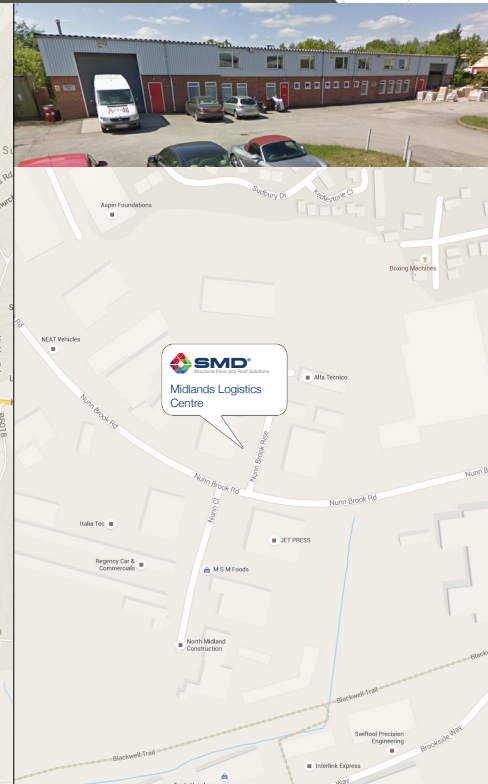

## Office Location Map Midlands Logistics Centre

### Address

SMD's Midlands Logistics Centre is located in the Midlands of England approximately 20 miles from Derby.

**Address** Units 1-2 Nunn Brook Rise County Estate Huthwaite Nottinghamshire NG17 2PD

### Directions

**By Rail** Kirkby in Ashfield, Sutton Parkway and Alfreton Train Stations are all within an approximately 15 minute drive.