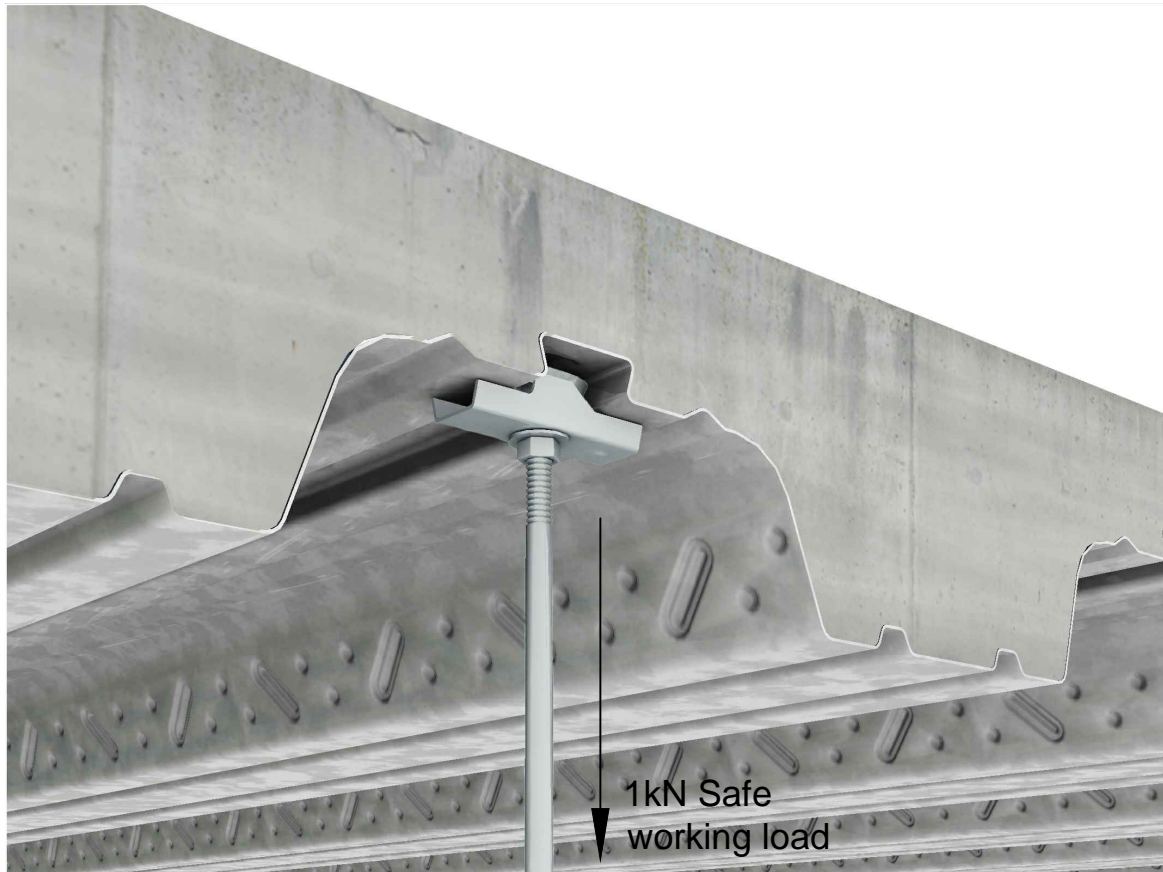

TR+ Soffit Service Fixing Details

Type TR60

The 'Type TR60' is designed for TR60 and 80 profiles.

Material:

Locking Plate: Pre-galvanised strip

Wedge: Malleable iron

Finish:

Wedge: Bright zinc plated